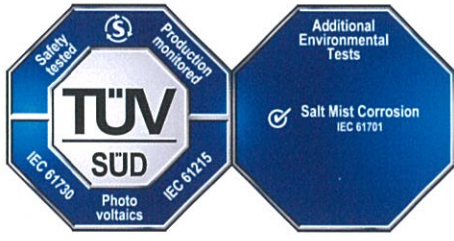

Product: Crystalline Silicon Terrestrial Photovoltaic (PV) Modules
Mono-crystalline Silicon Photovoltaic Module

The product was tested on a voluntary basis and complies with the essential requirements. The certification mark shown above can be affixed on the product. It is not permitted to alter the certification mark in any way. In addition the certification holder must not transfer the certificate to third parties. See also notes overleaf.